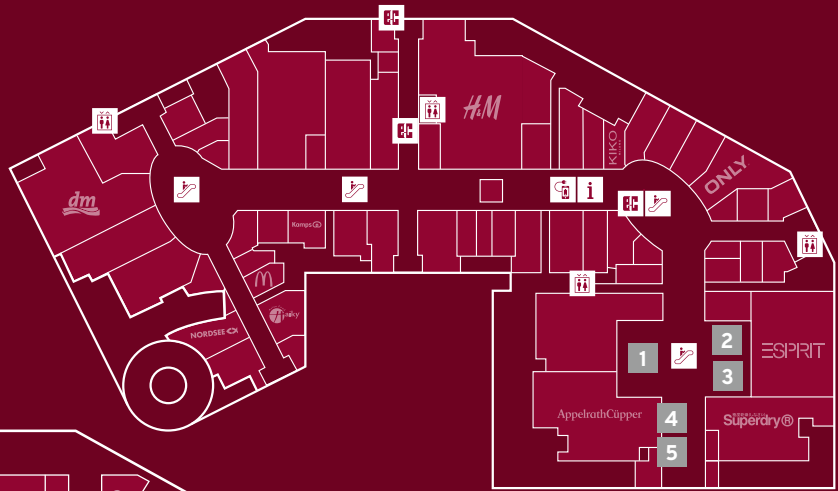

UNSER LAGEPLAN

ERDGESCHOSS

UNTERGESCHOSS

1 Bühne

5 Animexx e.V.

2 AJ Designs

6 Tusk Cat Clan

3 Signing Area
mit Fotowand

7 Comic Tempel

4 VirtuaLounge

8 UNNE

Im Center 501st Garrison

9 Künstler Area

Butterflyforestart, Thunder Earsies, Nadineneko Charms, mooncake777, yinghuage, zilerart, Tsumi_art, OniOni, MiaMouz, One Step to Neverlad, Erik Macholl, Tru.koo, rinachan, Scribbleton, Exozetart, Arisa Draws, SarahDiskordiArt

10 Cosplay Area

Bibi_nyan, Timber Cosplay, Jumeria, Anolynia, bonkers.annii, ashlas_workshop, shincupcosplay, narya.cosplay

11 Smilytoys